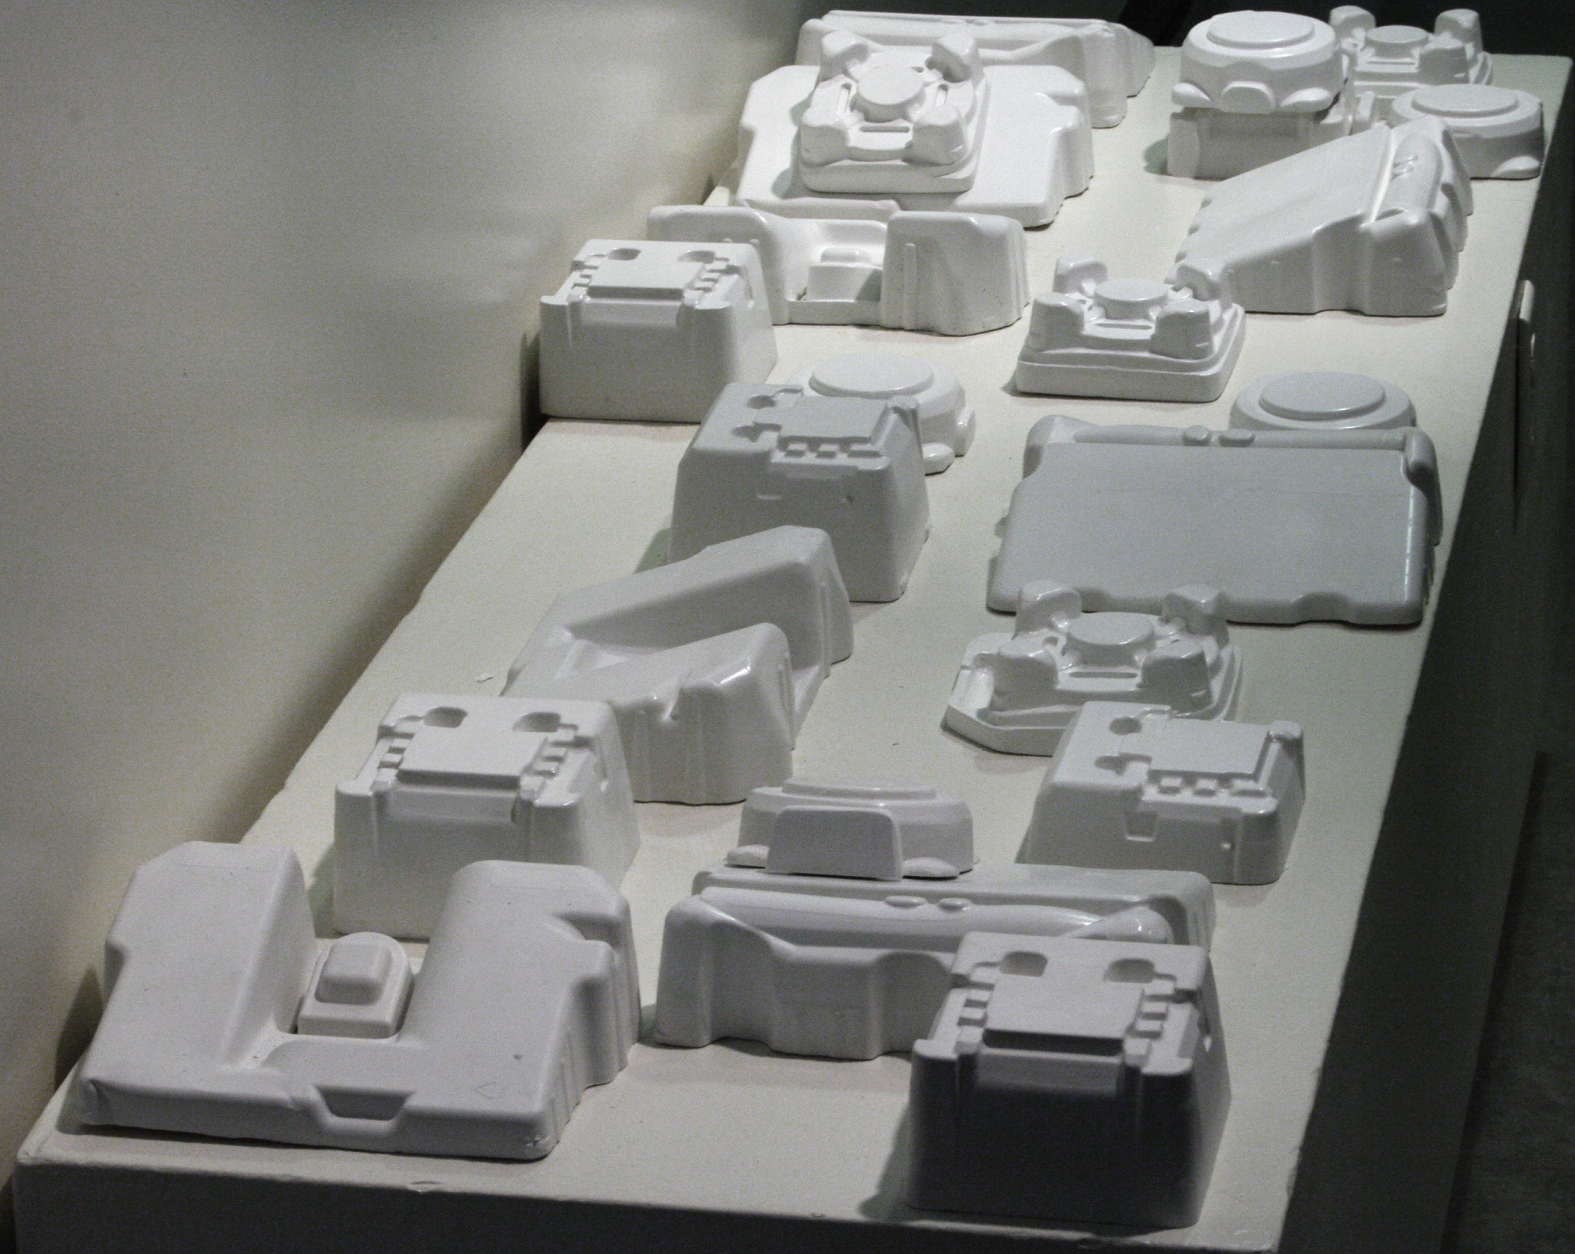

Index and Ephemera

Introduction to Sculpture

Professor: Anna Campbell

FALLS CREEK®

FALLS CREEK®

WOMEN'S
Kathleen
\$25

1805
Wonder
Cabinet