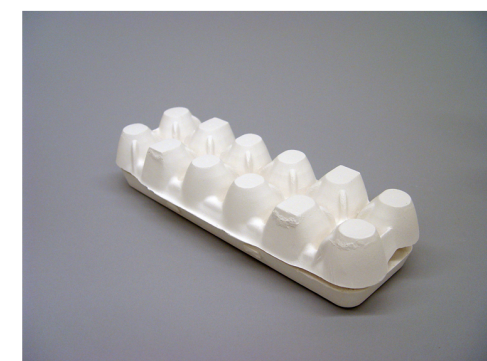

Index and Ephemera

Introduction to Sculpture

Professor: Anna Campbell

FALLS CREEK®

FALLS CREEK®

WOMEN'S
Kathleen
\$25

1805
Wonder
Cabinet